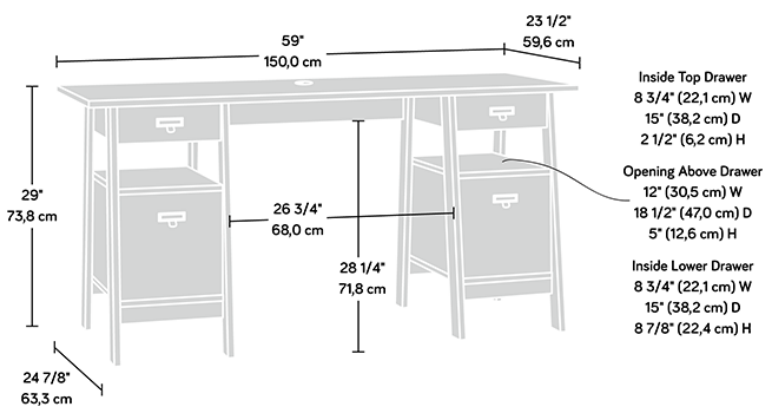

### FURNITURE

- Trestle style executive desk in Vintage Oak Finish
  - Spacious work area
  - Stylish brass effect metal handles
- Two filing drawers with full extension slides for letter-sized hanging files
  - Two storage drawers with safety stops
  - Cable port for tidiness
  - 360 degree all round finish (can be freestanding)
- Quick and easy assembly with patented T-lock drawer system

Width	150 cm
Depth	59.6 cm
Height	73.8 cm
Carton Height	164.2 cm
Carton Width	63.7 cm
Carton Depth	11.6 cm
Box Volume	0.121 cbm
Weight (gross)	56.9 kg

N.B: All measurements are approximate